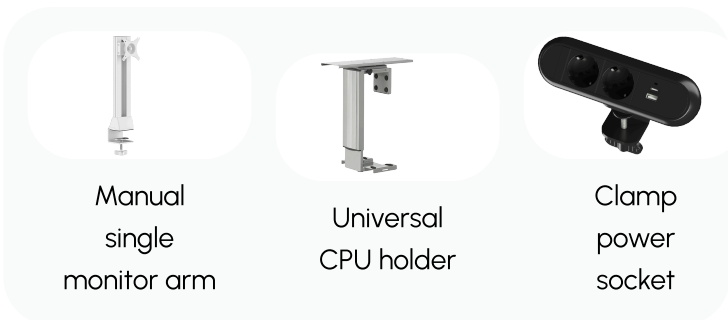

Scan me

Fix (90°)

Table top colours:

Certificates

Important product information

Adjustable height range (mm)	: 575 - 855
Adjustable range frame size (mm)	: 1075 - 1800
Lifting capacity (kg)	: 150
Warranty period (years)	: 5
Available colours	: Aluminium : Black : White
Gross weight (kg)	: 23,1

Recommended accessories:

Manual
single
monitor arm

Universal
CPU holder

Clamp
power
socket

Lifting & control system

Height adjustable by pin locking mechanism

Geometry & dimensions

bracket length. **600 mm**
foot length. **700 mm**
column type. **rectangle**
foot type. **flat foot**

Additional extension

With the optional extension, the "Fix" can be converted to a 90° fixed desk