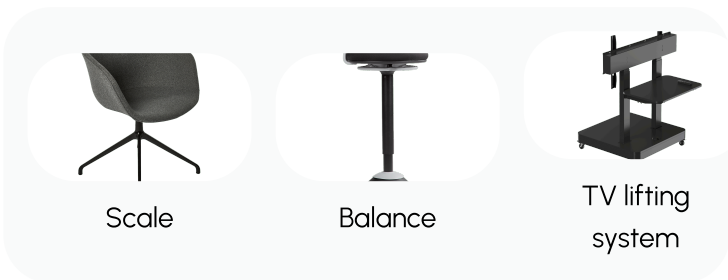

Scan me

Solid

Table top colours:

Certificates

Important product information

Adjustable height range (mm)	: 605 - 1255
Adjustable range frame size (mm)	: 800 - 1360
	: 1360 - 2100
Lifting capacity (kg)	: 250
Warranty period (years)	: 5
Available colours	: Aluminium
	: Black
	: White

Recommended accessories:

Scale

Balance

TV lifting system

Lifting & control system

handset. **WP-H33N**
control box. **WP-CB41A**
motor. **4x M02 (AOKE)**

Geometry & dimensions

bracket length. **2x 700, 900, or 1100 mm**
column type. **rectangular, 3 stage**
Connecting bracket length. **486, 686, or 886 mm**
Support beam length. **800 - 1360, 1360 - 2100 mm**